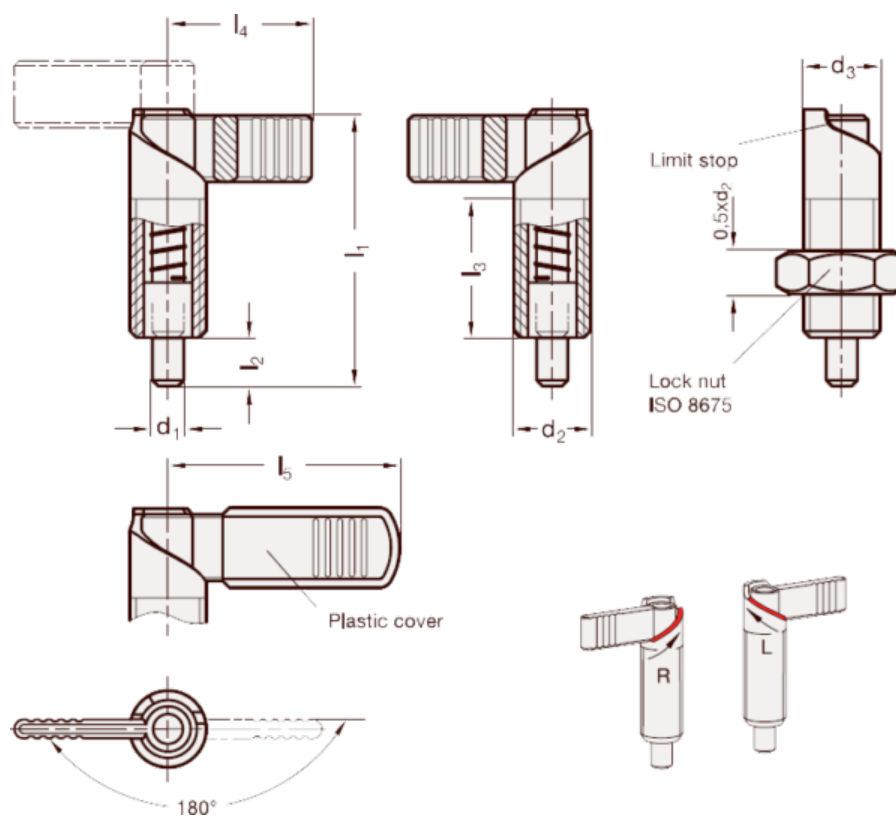

Data Sheet

Article number: 207216M1215LA

Description:

E+G indexing plungers

Note:

GN 721-6-M12x1,5-LA

Measures

d1 = 6

d2 = M12x1.5

d3 = 12

l1 = 47

l2 = 8

l3 = 26

l4 = 26

l5 = -

Weight in (g) = 31